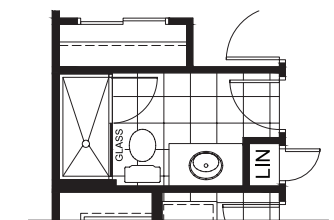

FLOORPLANS

GROUND FLOOR

SECOND FLOOR

FINISHED BASEMENT

DESIGNER

options

EXECUTIVE ENSUITE

DELUXE ENSUITE

DELUXE MAIN BATH

THE BRIAR

TOWNHOME COLLECTION
TOWNHOME (INTERIOR UNIT) | 1,806 SQ. FT.

3 2.5 1