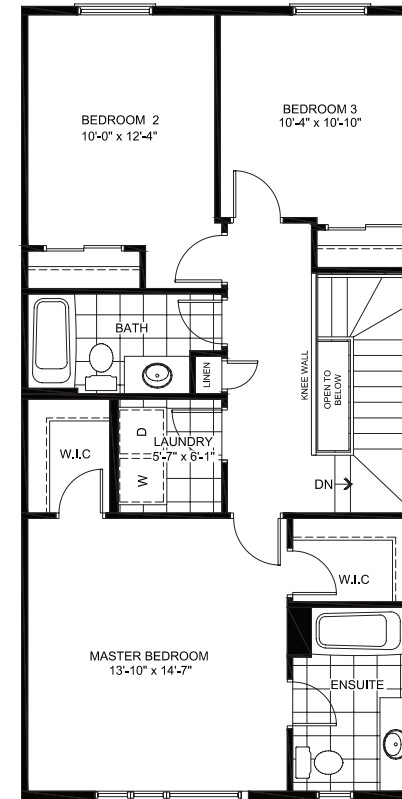

FLOORPLANS

GROUND FLOOR

SECOND FLOOR

FINISHED BASEMENT

DESIGNER

options

EXECUTIVE ENSUITE

DELUXE ENSUITE

DELUXE MAIN BATH

THE BRIAR

TOWNHOME COLLECTION
TOWNHOME (INTERIOR UNIT) | 1,806 SQ. FT.

3 2.5 1