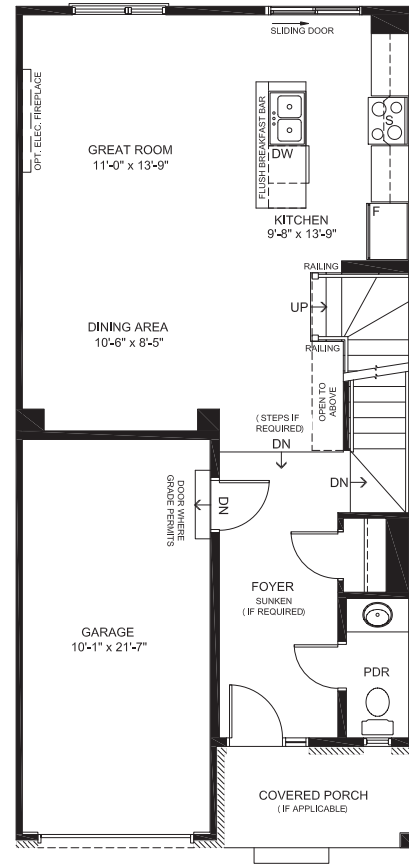

FLOORPLANS

GROUND FLOOR

SECOND FLOOR

FINISHED BASEMENT

DESIGNER

options

EXECUTIVE ENSUITE

DELUXE ENSUITE

DELUXE MAIN BATH

THE BRIAR

TOWNHOME COLLECTION
TOWNHOME (INTERIOR UNIT) | 1,806 SQ. FT.

3 2.5 1