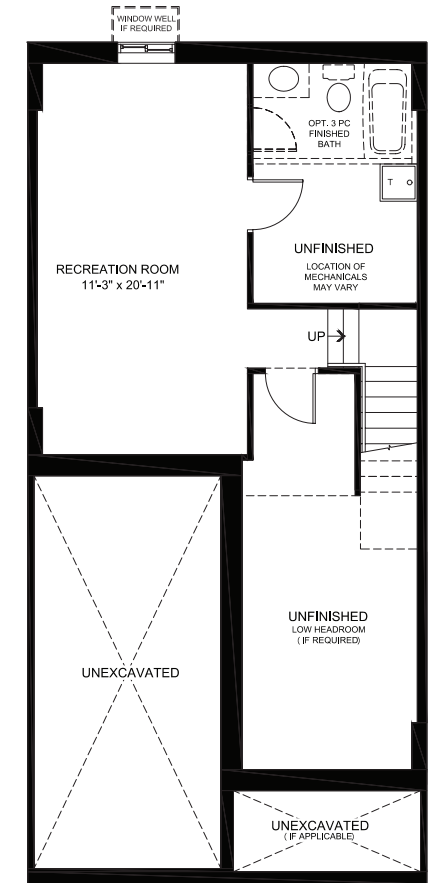

FLOORPLANS

GROUND FLOOR

SECOND FLOOR

FINISHED BASEMENT

DESIGNER

options

EXECUTIVE ENSUITE

DELUXE ENSUITE

DELUXE MAIN BATH

THE BRIAR

TOWNHOME COLLECTION
TOWNHOME (INTERIOR UNIT) | 1,806 SQ. FT.

3 2.5 1